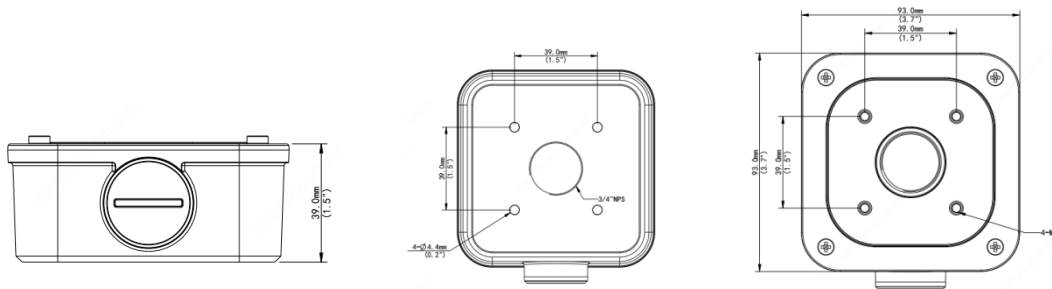

Dimension

www.uniview.com/uniarch

©2019 Zhejiang Uniview Technologies Co., Ltd. All rights reserved.

*Product specifications and availability are subject to change without notice.